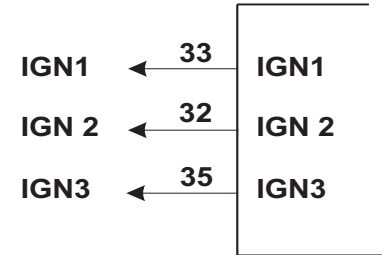

Ignition System Power

See Module Drawings
for wiring Details

M4 ECU (NOT M4-8 ECU)

M8 ECU

Suitable Ignition Module Types
Bosch 008, 124, 200

Setup	ign	See Module drawings
	COIL	3
	dELL	3.0

Title **FORD 6 CYL COIL PACK**

Date 04/05/98 Drawn ST App Products ECU

Sheet No

1 of 1

Drawing No

C01