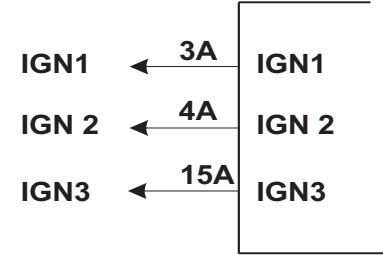

Ignition System Power

See Module Drawings
for wiring Details

M4 ECU (NOT M4-8 ECU)

M8 ECU

Suitable Ignition Module Types
Bosch 008, 124, 200

Setup	ign	See Module drawings
	COIL	3
	dELL	3.0

Title **FORD 6 CYL COIL PACK**

Date 04/05/98 Drawn ST App Products ECU

Sheet No

1 of 1

Drawing No

C01