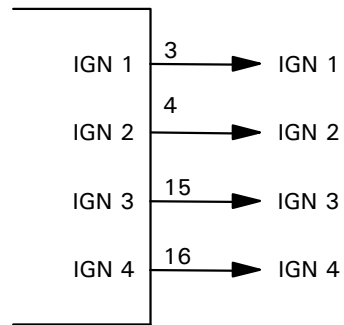

**M4 - ECU**

**M8 - ECU**

<b>Synchronised Trigger System Required</b>	<b>YES</b>
---	------------

Setup	Parameter	Description
	ign	Depends on Module
	COIL	Number of Cyls / 2
	dELL	Depends on Coil