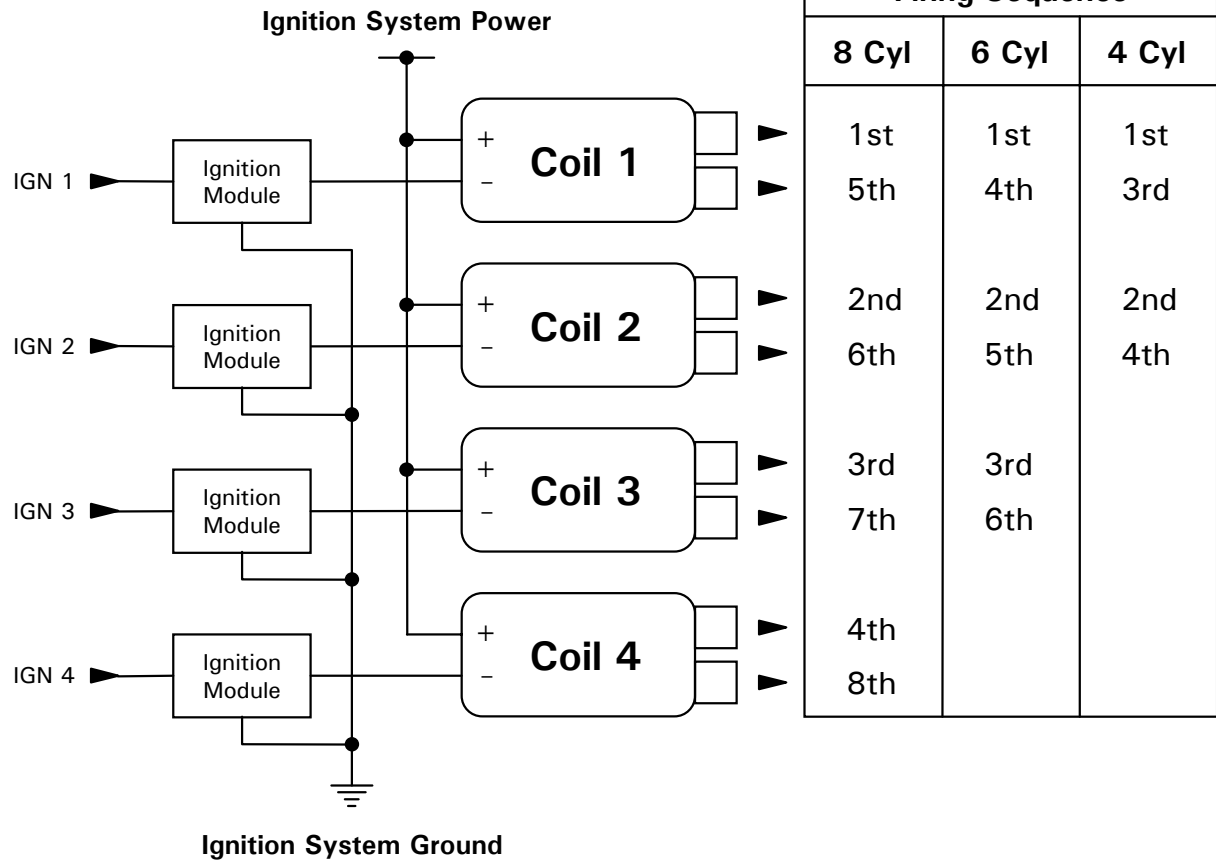

**M4 - ECU**

**M8 - ECU**

<b>Synchronised Trigger System Required</b>	<b>YES</b>
---	------------

Setup	Parameter	Description
	ign	Depends on Module
	COIL	Number of Cyls / 2
	dELL	Depends on Coil