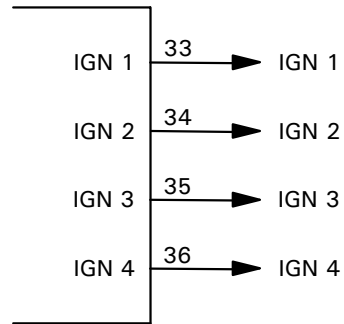

**M4 - ECU**

**M8 - ECU**

<b>Synchronised Trigger System Required</b>	<b>YES</b>
---	------------

Setup	Parameter	Description
	ign	Depends on Module
	COIL	Number of Cyls / 2
	dELL	Depends on Coil