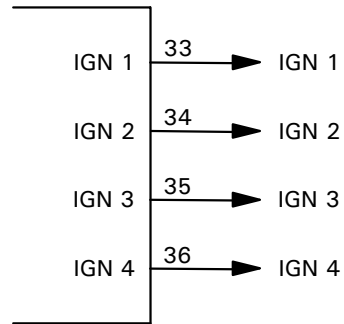

M4 - ECU

M8 - ECU

Synchronised Trigger System Required	YES
---	------------

Setup	Parameter	Description
	ign	Depends on Module
	COIL	Number of Cyls
	dELL	Depends on Coil