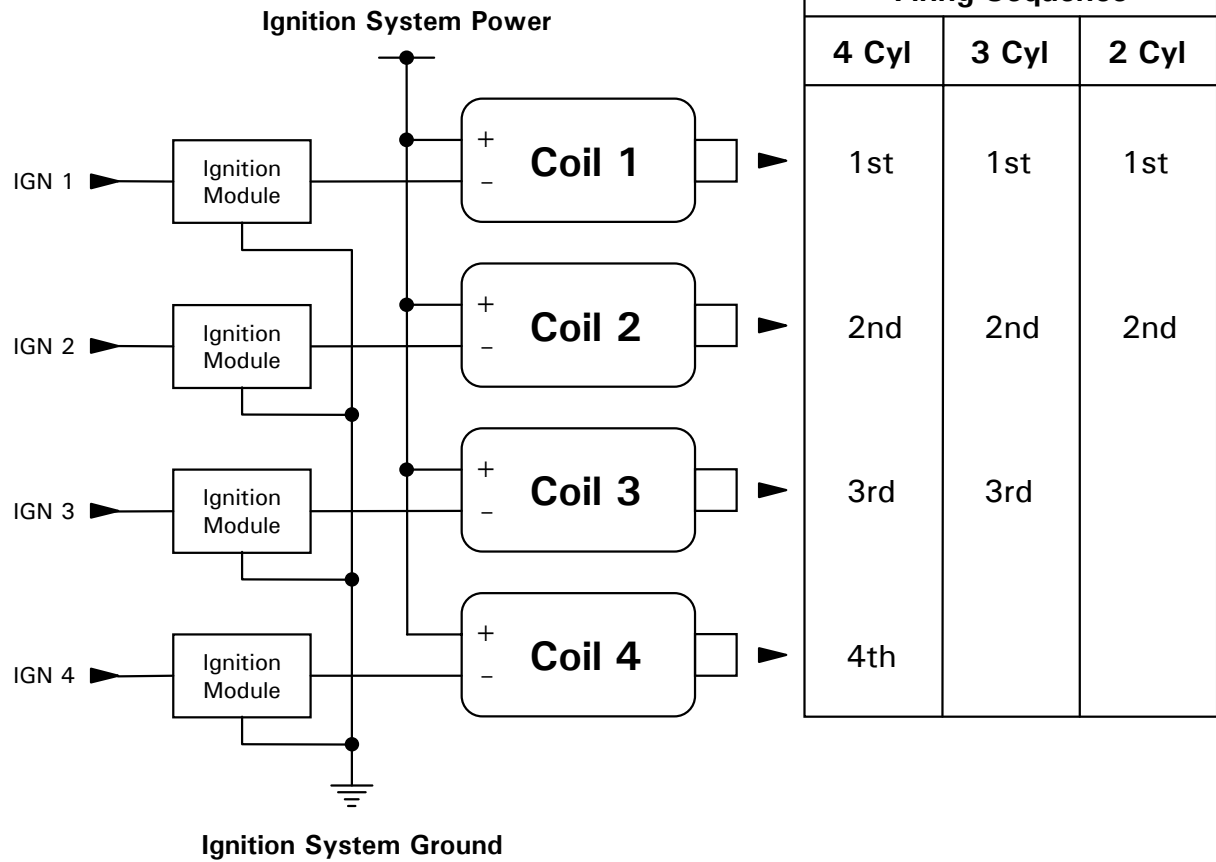

M4 - ECU

M8 - ECU

Synchronised Trigger System Required	YES
---	------------

Setup	Parameter	Description
	ign	Depends on Module
	COIL	Number of Cyls
	dELL	Depends on Coil