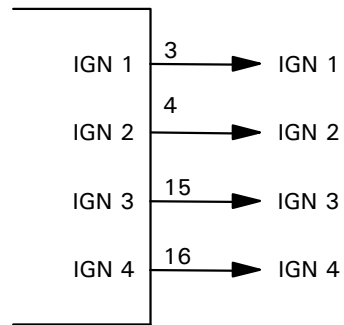

M4 - ECU

M8 - ECU

Synchronised Trigger System Required	YES
---	------------

Setup	Parameter	Description
	ign	Depends on Module
	COIL	Number of Cyls
	dELL	Depends on Coil