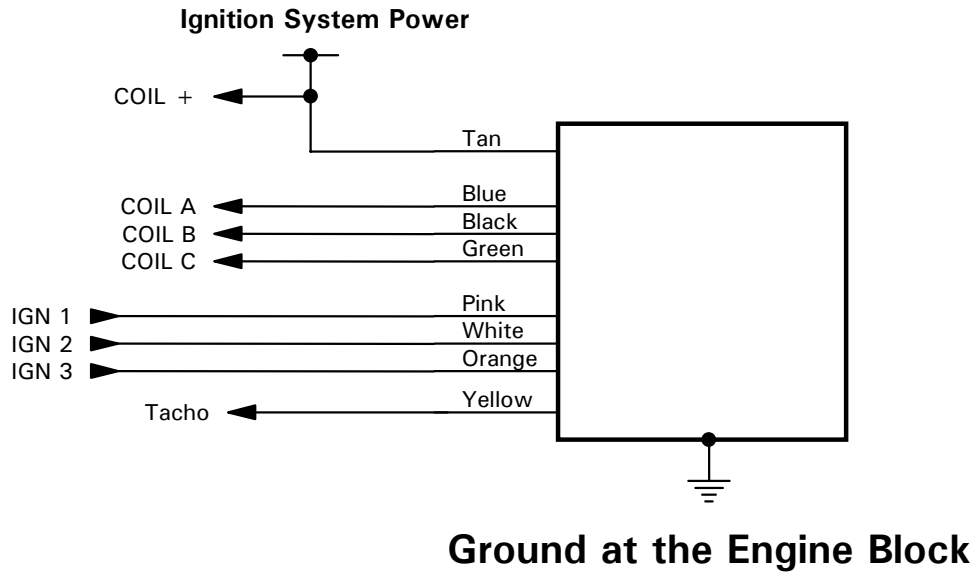

**M4 - ECU**

**M8 - ECU**

<b>Setup</b>	ign	101
	COIL	1
	dELL	0