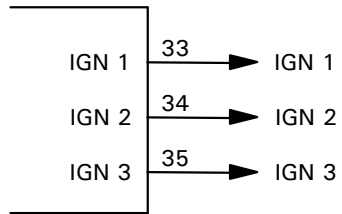

**M4 - ECU**

**M8 - ECU**

<b>Setup</b>	ign	101
	COIL	1
	dELL	0