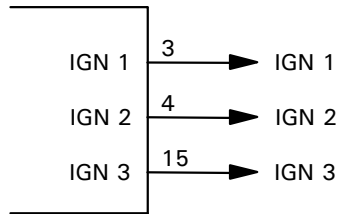

**M4 - ECU**

**M8 - ECU**

<b>Setup</b>	ign	101
	COIL	1
	dELL	0