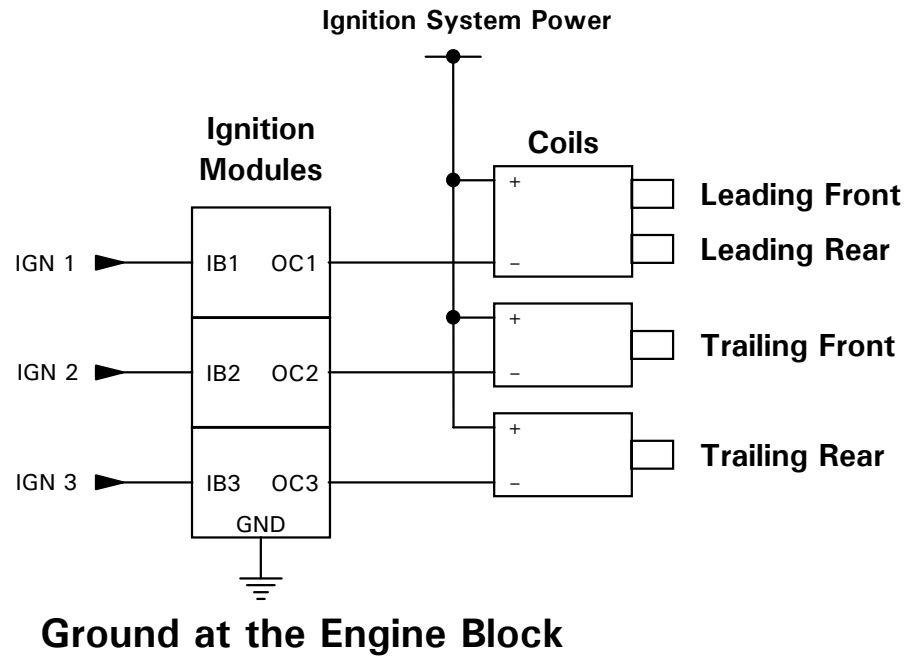

**M4 - ECU**

**M8 - ECU**

<b>Setup</b>	ign	102
	COIL	1
	dELL	3.0