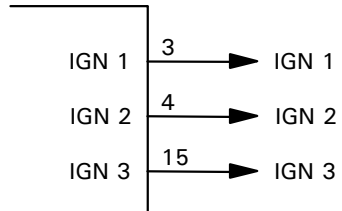

**M4 - ECU**

**M8 - ECU**

<b>Setup</b>	ign	102
	COIL	1
	dELL	3.0