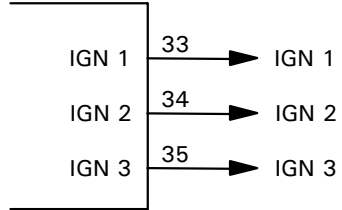

**M4 - ECU**

**M8 - ECU**

<b>Setup</b>	ign	102
	COIL	1
	dELL	3.0