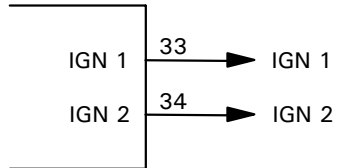

M4 - ECU

M8 - ECU

Ground at the Engine Block

Setup	ign	1
	COIL	2
	dELL	3.0