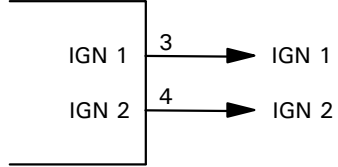

M4 - ECU

M8 - ECU

Ground at the Engine Block

Setup	ign	1
	COIL	2
	dELL	3.0