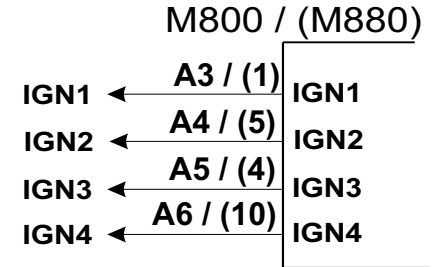

ECU Connection

Setup	ign	2
	COIL	4
	dELL	0
	dLY	35

Looking into connectors on CDI Module

IEX Connection

Setup	ign	100
	COIL	4
	dELL	0
	dLY	35

NOTE:
Wire coils in firing order of engine

MoTeC

Title **Yamaha R7 Ignition**