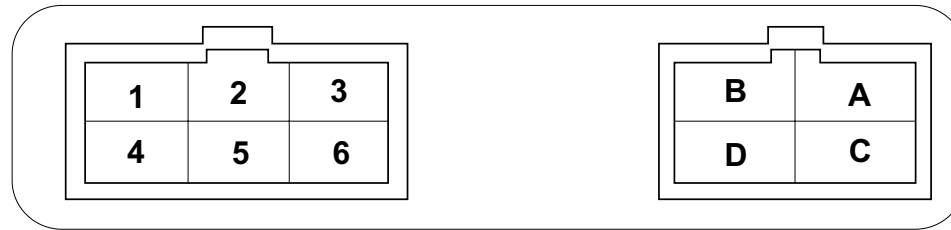

ECU Connection

Setup	ign	2
	COIL	4
	dELL	0
	dLY	35

Looking into connectors on CDI Module

IEX Connection

Setup	ign	100
	COIL	4
	dELL	0
	dLY	35

NOTE:
Wire coils in firing order of engine

MoTeC

Title **Yamaha R7 Ignition**