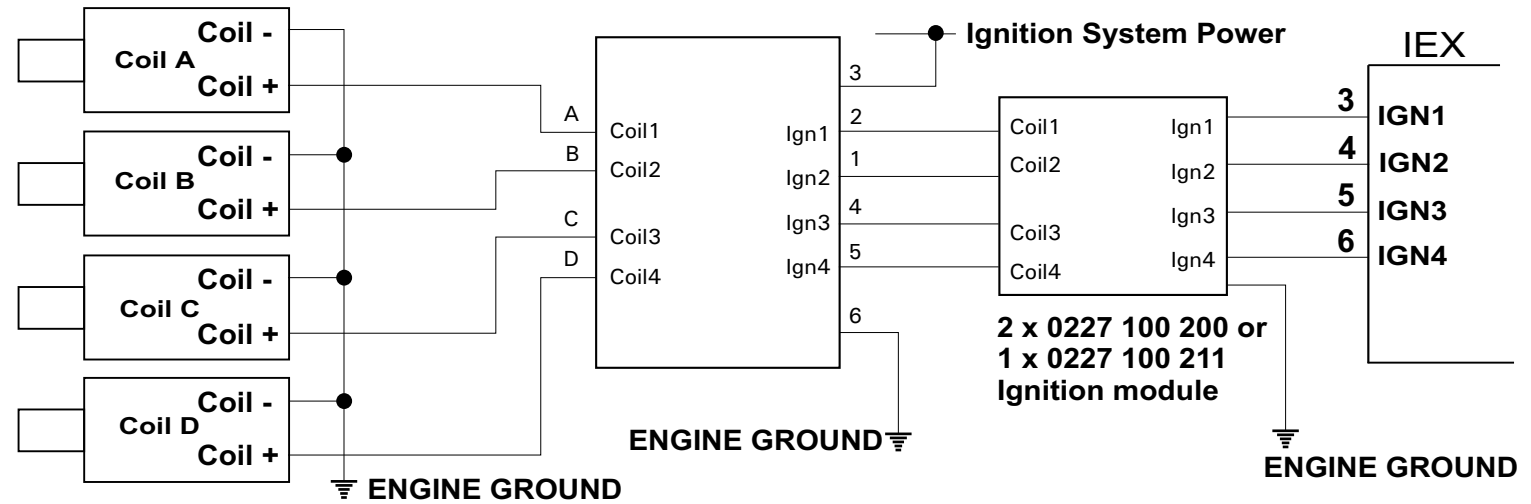

ECU Connection

Setup	ign	2
	COIL	4
	dELL	0
	dLY	35

Looking into connectors on CDI Module

IEX Connection

Setup	ign	100
	COIL	4
	dELL	0
	dLY	35

NOTE:
Wire coils in firing order of engine

MoTeC

Title **Yamaha R7 Ignition**

Date 07/02/2002

Drawn ST

App AD

Products ECU, IEX

Sheet No

Drawing No

1 of 1

M43