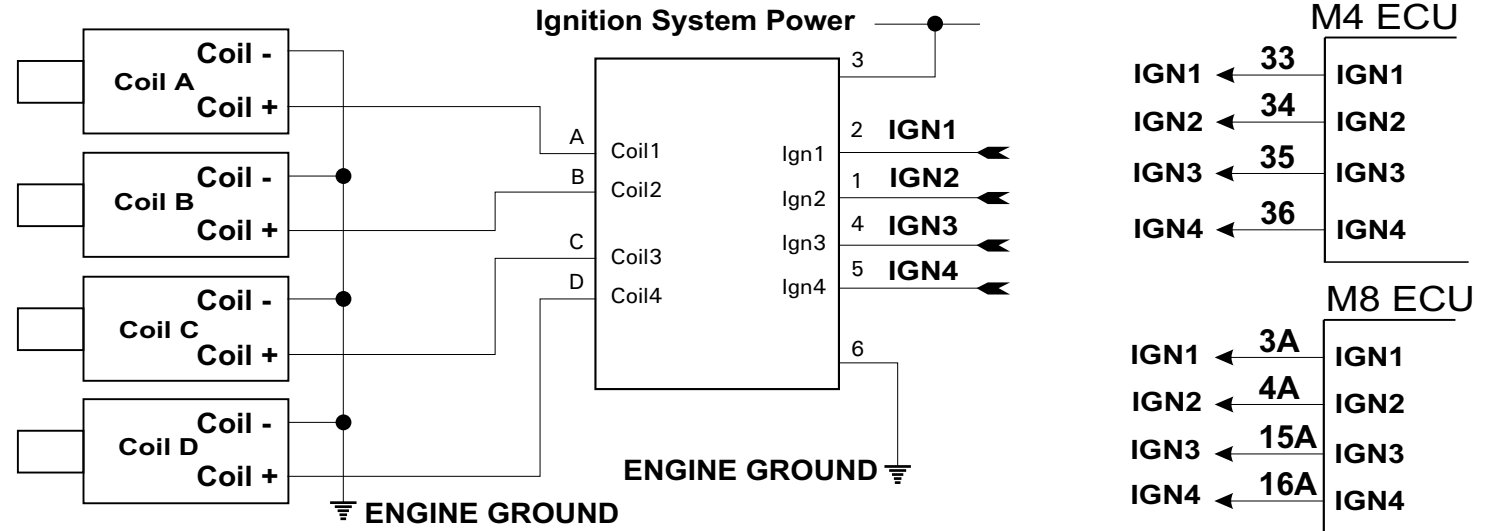

ECU Connection

Setup	ign	2
	COIL	4
	dELL	0
	dLY	35

Looking into connectors on CDI Module

IEX Connection

Setup	ign	100
	COIL	4
	dELL	0
	dLY	35

NOTE:
Wire coils in firing order of engine

MoTeC

Title **Yamaha R7 Ignition**

Date 07/02/2002

Drawn ST

App AD

Products ECU, IEX

Sheet No

Drawing No

1 of 1

M43