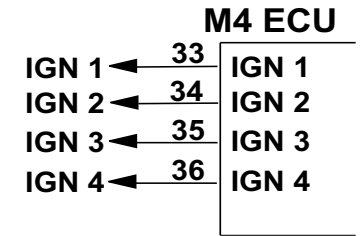

**Part Numbers**  
8971363250  
CM11-102

**Looking into coil**

Setup	M4	M4-8	M800/M880
ign	1		FALL
COIL	Number of coils used. If wasted spark is used COIL = coils used / 2.		
dELL	1.8		

**MoTeC**

Title **Isuzu Coil on Plug**