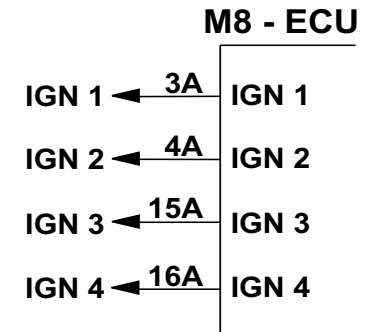

**Part Numbers**  
8971363250  
CM11-102

**Looking into coil**

Setup	M4	M4-8	M800/M880
ign	1		FALL
COIL	Number of coils used. If wasted spark is used COIL = coils used / 2.		
dELL	1.8		

**MoTeC**

Title **Isuzu Coil on Plug**