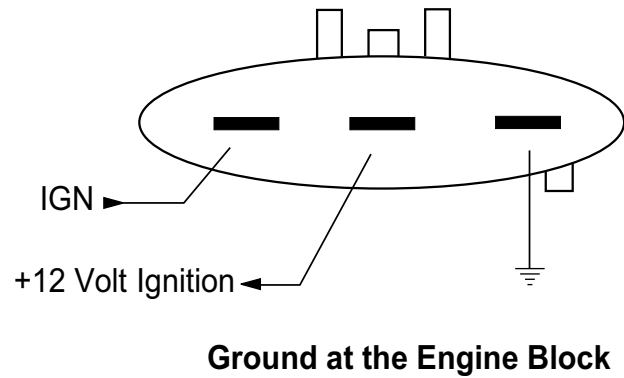

**Part Numbers**  
8971363250  
CM11-102

**Looking into coil**

Setup	M4	M4-8	M800/M880
ign	1		FALL
COIL	Number of coils used. If wasted spark is used COIL = coils used / 2.		
dELL	1.8		

**MoTeC**

Title **Isuzu Coil on Plug**