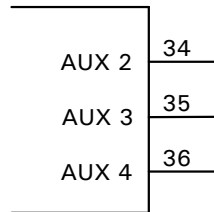

Bosch Part No : 0280140501

Coil Resistance : 20 Ohms

**M4 - ECU (Not M4-8 ECU)**

<b>Software Version</b>	V3.0 or Higher
<b>Options Required</b>	Advanced Tuning

<b>AUX Output Functions</b>	Output Connected connected to CONTROL pin	Idle Speed Control
	Output Connected connected to SLAVE pin	Idle Slave