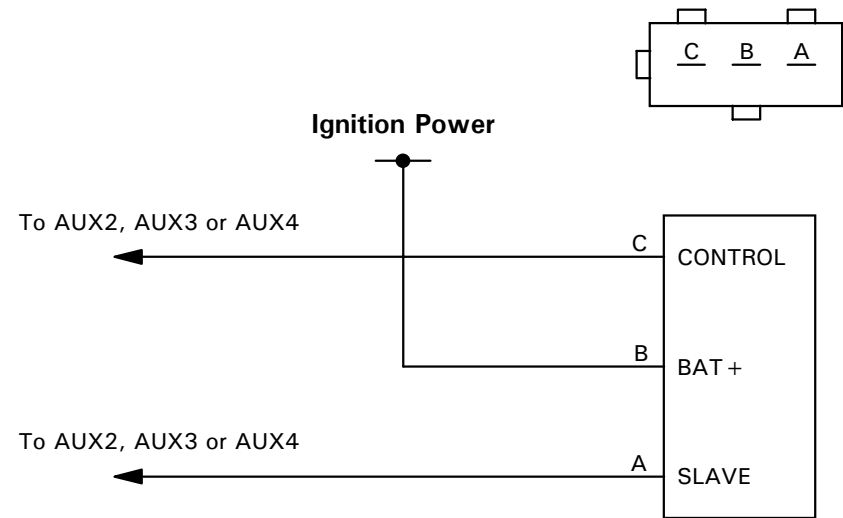

Bosch Part No : 0280140501

Coil Resistance : 20 Ohms

**M4 - ECU (Not M4-8 ECU)**

<b>Software Version</b>	V3.0 or Higher
<b>Options Required</b>	Advanced Tuning

<b>AUX Output Functions</b>	Output Connected connected to CONTROL pin	Idle Speed Control
	Output Connected connected to SLAVE pin	Idle Slave

<b>Idle Control Parameters</b>	Min Duty	10
	Max Duty	80
	Frequency	200